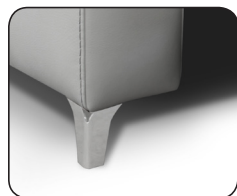

VERSION JOLLY: ALL ITEMS OF SECTION JOLLY CAN BE MATCHED WITH ITEMS OF SECTION MAXI AND MINI

W 114/44.9" D 108/42.5" H 84/33.1" SH 49/19.3"	MD 170/66.9" AH 62/24.4" SD 55/21.7" MH 107/42.1"	W 126/49.6" D 126/49.6" H 84/33.1" SH 49/19.3"	W 52/20.5" D 106/41.7" H 53/20.9"	W 60/23.6" D 60/23.6" H 53/20.9"	W 143/56.3" D 143/56.3" H 53/20.9"	AH 62/24.4" SD 55/21.7" MH 107/42.1"
ARMCHAIR	V400	V620	V621	FOOTSTOOL	BENCH	TRAY
V104 RCL ELECTRIC HEAD-FOOT V100 ONLY MANUAL HEADREST	CORNER	CONSOLE ANGLE	CONSOLE STRAIGHT	V600	V601	UPON REQUEST ON CONSOLE

Some versions may be equipped with hidden feet with a supporting structural function.

The company reserves the faculty to make changing of technical details and/or materials for quality product improving without prior communication.

FOOT OPTION 1: STAINLESS STEEL FEET