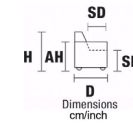

**AH** Arm Height

**H** Height

**SH** Seat Height

**MH** Maximum Height

**D** Deep

**SD** Seat Depth

**MD** Maximum Deep

**W** Width

**VERSION MAXI: ALL ITEMS OF SECTIONS MAXI HAVE THE SAME SEAT WIDTH**

W 214/84.3" D 108/42.5" H 84/33.1" SH 49/19.3"	MD 170/66.9" AH 62/24.4" SD 55/21.7" MH 107/42.1"	W 214/84.3" D 108/42.5" H 84/33.1" SH 49/19.3"	AH 62/24.4" SD 55/21.7" MH 107/42.1"	W 107/42.1" D 108/42.5" H 84/33.1" SH 49/19.3"	MD 170/66.9" AH 62/24.4" SD 55/21.7" MH 107/42.1"	W 107/42.1" D 170/66" H 84/33.1" SH 49/19.3"	AH 63/24.4" MH 107/42.1"
<b>3 SEATER MAXI</b>		<b>3 SEATER MAXI</b>		<b>LHF ARMCHAIR MAXI</b>		<b>ARMLESS CHAIR MAXI</b>	
<b>RCL ELECTRIC HEAD-FOOT VERSION V106 + V108</b>		<b>V314 ONLY MANUAL HEADREST</b>		<b>V106 RCL ELECTRIC HEAD-FOOT V121 ONLY ELECTRIC HEADREST V133 ONLY MANUAL HEADREST</b>		<b>V119 RCL ELECTRIC HEAD-FOOT V120 ONLY ELECTRIC HEADREST V135 ONLY MANUAL HEADREST</b>	
				<b>V108 RCL ELECTRIC HEAD-FOOT V122 ONLY ELECTRIC HEADREST V134 ONLY MANUAL HEADREST</b>		<b>V506 ELECTRIC HEADREST V500 MANUAL HEADREST</b>	<b>V507 ELECTRIC HEADREST V501 MANUAL HEADREST</b>

**VERSION JOLLY: ALL ITEMS OF SECTION JOLLY CAN BE MATCHED WITH ITEMS OF SECTION MAXI AND MINI**

W 114/44.9" D 108/42.5" H 84/33.1" SH 49/19.3"	MD 170/66.9" AH 62/24.4" SD 55/21.7" MH 107/42.1"	W 126/49.6" D 126/49.6" H 84/33.1" SH 49/19.3"	W 52/20.5" D 106/41.7" H 53/20.9"	W 60/23.6" D 60/23.6" H 53/20.9"	W 143/56.3" D 143/56.3" H 53/20.9"	AH 62/24.4" SD 55/21.7" MH 107/42.1"
<b>ARMCHAIR</b>	<b>V400</b>	<b>V620</b>	<b>V621</b>	<b>FOOTSTOOL</b>	<b>BENCH</b>	<b>TRAY</b>
<b>V104 RCL ELECTRIC HEAD-FOOT V100 ONLY MANUAL HEADREST</b>	<b>CORNER</b>	<b>CONSOLE ANGLE</b>	<b>CONSOLE STRAIGHT</b>	<b>V600</b>	<b>V601</b>	<b>UPON REQUEST ON CONSOLE</b>