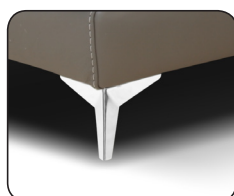

FOOT OPTION 2: STAINLESS STEEL FEET