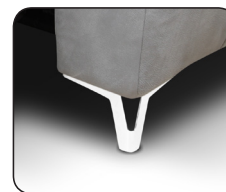

FOOT OPTION # 1:
Stainless steel feet