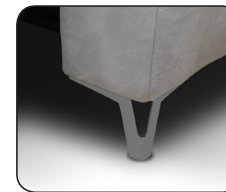

FOOT OPTION # 2:
Metal feet bronze finish