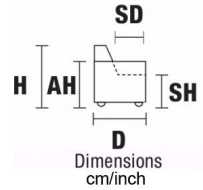

VERSION JOLLY: ALL ITEMS OF SECTION JOLLY CAN BE MATCHED WITH ITEMS OF SECTION MAXI AND MINI

W 120/47.2" D 113/44.5" H 87/34.3" SH 48/18.9" MSD 107/42.1"	MD 176/69.3" AH 66/26" SD 55/21.7" MH 104/40.9"	W 137/53.9" D 137/53.9" H 87/34.3" H 48/18.9	MD 176/69.3" AH 66/26" SD 55/21.7" MH 104/40.9"	W 52/20.5" D 113/44.5" H 56/22"	MD 176/69.3" AH 66/26" SD 55/21.7" MH 104/40.9"	W 133/52.4" D 113/44.5" H 87/34.3" SH 48/18.9"	MD 176/69.3" AH 66/26" SD 55/21.7" MH 104/40.9"
W 90/35.4" D 75/29.5" SH 48/18.9"	W 90/35.4" D 75/29.5" SH 48/18.9"	W 90/35.4" D 75/29.5" SH 48/18.9"	W 90/35.4" D 75/29.5" SH 48/18.9"	W 90/35.4" D 75/29.5" SH 48/18.9"	W 90/35.4" D 75/29.5" SH 48/18.9"	W 90/35.4" D 75/29.5" SH 48/18.9"	W 90/35.4" D 75/29.5" SH 48/18.9"
ARMCHAIR	ROUND CORNER	V414 CORNER STRAIGHT	V620	V621	2 SEATER ANGLED	POUFF	TRAY
V104 RECLINER ELECTRIC V150 ONLY ELECTRIC HEADREST	V400 ROUND CORNER	V414 CORNER STRAIGHT	CONSOLLE ANGLE	CONSOLLE STRAIGHT	V251 2 SEATER ANGLED	V600	UPON REQUEST ON CONSOLLE

ZEUS

THICK STITCH: Available
STRUCTURE: Hardwood frame for extra strenght
SEAT/BACK SUSPENSION : Reinforced elastic webbing
SEAT/BACK CUSHIONS: Ecologic open cell polyurethane foam covered with a layer of dacron wadding
REMOVABILITY: Not possible
MECHANISMS: Each seat has two separate motors, one for the headrest and one for the footrest
BATTERY PACK: Available
TRAY: Wooden matt black finishing, upon request on consolle
FOOT OPTION # 1: Stainless steel feet
FOOT OPTION # 2: Metal feet bronze finish

Some versions may be equipped with hidden feet with a supporting structural function.

The company reserves the faculty to make changing of technical details and/or materials for quality product improving without prior communication.