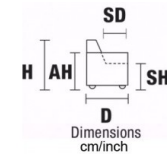

**AH** Arm Height

**H** Height

**SH** Seat Height

**MH** Maximum Height

**D** Deep

**SD** Seat Depth

**MD** Maximum Deep

**W** Width

**VERSION MAXI: ALL ITEMS OF SECTION MAXI HAVE THE SAME SEAT WIDTH**

W 206/81"  
D 93/36"  
H 93/36" AH 57/22"  
SH 46/18" SD 54/21"

V300

3 SEATER

W 198/78"  
D 93/36"  
H 93/36" AH 57/22"  
SH 46/18" SD 54/21"

W 110/43"  
D 93/36"  
H 93/36" AH 57/22"  
SH 46/18" SD 54/21"

V147

ARMCHAIR MAXI

W 102/40"  
D 93/36"  
H 93/36" AH 57/22"  
SH 46/18" SD 54/21"

V116

LHF ARMCHAIR  
MAXI

W 94/37"  
D 93/36"  
H 93/36" AH 57/22"  
SH 46/18" SD 54/21"

**VERSION MEDIUM: ALL ITEMS OF SECTION MEDIUM HAVE THE SAME SEAT WIDTH**

W 186/73  
D 93/36"  
H 93/36" AH 57/22"  
SH 46/18" SD 54/21"

V214

2 SEATER MAXI

W 178/70  
D 93/36"  
H 93/36" AH 57/22"  
SH 46/18" SD 54/21"