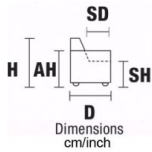

**AH** Arm Height**H** Height**SH** Seat Height**MH** Maximum Height**D** Deep**SD** Seat Depth**MD** Maximum Deep**W** Width

W 244/96.1"
D 95/37.4"
H 80/31.5" AH 68/26.8"
SH 45/17.7" SD 58/22.8"

W 220/86.6"
D 95/37.4"
H 80/31.5" AH 68/26.8"
SH 45/17.7" SD 58/22.8"

W 196/77.2"
D 95/37.4"
H 80/31.5" AH 68/26.8"
SH 45/17.7" SD 58/22.8"

W 220/86.6"
D 95/37.4"
H 80/31.5" AH 68/26.8"
SH 45/17.7" SD 58/22.8"

W 204/80.3"
D 95/37.4"
H 80/31.5" AH 68/26.8"
SH 45/17.7" SD 58/22.8"

W 180/70.9"
D 95/37.4"
H 80/31.5" AH 68/26.8"
SH 45/17.7" SD 58/22.8"

VERSION CODE

V314

V316

V315

V317

V300

V302