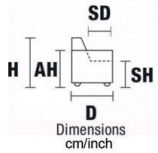

AH Arm Height

H Height

SH Seat Height

MH Maximum Height

D Deep

SD Seat Depth

MD Maximum Deep

W Width

D 98/38.6"
 H 83/32.7" AH 59/23.2"
 SH 45/17.7" SD 54/21.3"

W 240/94.5"

V314

3 SEATER MAXI

W 201/79.1"

V300

3 SEATER

W 97/38.2"