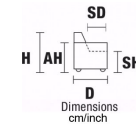

AH Arm Height

H Height

SH Seat Height

MH Maximum Height

D Deep

SD Seat Depth

MD Maximum Deep

W Width

VERSION MAXI: ALL ITEMS OF SECTIONS MAXI HAVE THE SAME SEAT WIDTH

W 234/92.1" D 108/42.5" H 84/33.1" SH 49/19.3"	MD 170/66.9" AH 62/24.4" SD 55/21.7" MH 107/42.1"	W 234/92.1 D 108/42.5 H 84/33.1 SH 49/19.3	AH 62/24.4 SD 55/21.7 MH 107/42.1	W 117/46.1" D 108/42.5" H 84/33.1" SH 49/19.3"	MD 170/66.9" AH 62/24.4" SD 55/21.7" MH 107/42.1"	W 117/46.1" D 170/66" H 84/33.1" SH 49/19.3"	AH 63/24.4" MH 107/42.1"
3 SEATER MAXI	3 SEATER MAXI	LHF ARMCHAIR MAXI	ARMLESS CHAIR MAXI	RHF ARMCHAIR MAXI	LHF CHAISE LONGUE MAXI	RHF CHAISE LONGUE MAXI	
RCL ELECTRIC HEAD-FOOT VERSION V106 + V108	V314 ONLY MANUAL HEADREST	V106 RCL ELECTRIC HEAD-FOOT V121 ONLY ELECTRIC HEADREST V133 ONLY MANUAL HEADREST	V119 RCL ELECTRIC HEAD-FOOT V120 ONLY ELECTRIC HEADREST V135 ONLY MANUAL HEADREST	V108 RCL ELECTRIC HEAD-FOOT V122 ONLY ELECTRIC HEADREST V134 ONLY MANUAL HEADREST	V506 ELECTRIC HEADREST V500 MANUAL HEADREST	V507 ELECTRIC HEADREST V501 MANUAL HEADREST	

VERSION MINI: ALL ITEMS OF SECTIONS MINI HAVE THE SAME SEAT WIDTH

W 204/80.3" D 108/42.5" H 84/33.1" SH 49/19.3"	MD 170/66.9" AH 62/24.4" SD 55/21.7" MH 107/42.1"	W 204/80.3" D 108/42.5" H 84/33.1" SH 49/19.3"	AH 62/24.4" SD 55/21.7" MH 107/42.1"	W 102/40.2" D 108/42.5" H 84/33.1" SH 49/19.3"	MD 170/66.9" AH 62/24.4" SD 55/21.7" MH 107/42.1"	W 102/40.2" D 170/66" H 84/33.1" SH 49/19.3"	AH 62/24.4" MH 107/42.1"
2 SEATER MAXI	2 SEATER MAXI	LHF ARMCHAIR MINI	ARMLESS CHAIR MINI	RHF ARMCHAIR MINI	LHF CHAISE MINI	RHF CHAISE MINI	
RCL ELECTRIC HEAD-FOOT VERSION V125 + V126	V214 ONLY MANUAL HEADREST	V125 RCL ELECTRIC HEAD-FOOT V127 ONLY ELECTRIC HEADREST V129 ONLY MANUAL HEADREST	V123 RCL ELECTRIC HEAD-FOOT V124 ONLY ELECTRIC HEADREST V118 ONLY MANUAL HEADREST	V126 RCL ELECTRIC HEAD-FOOT V128 ONLY ELECTRIC HEADREST V130 ONLY MANUAL HEADREST	V508 ELECTRIC HEADREST V520 MANUAL HEADREST	V509 ELECTRIC HEADREST V521 MANUAL HEADREST	