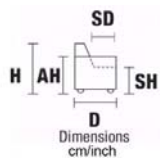

**AH** Arm Height**H** Height**SH** Seat Height**MH** Maximum Height**D** Deep**SD** Seat Depth**MD** Maximum Deep**W** Width

W 83/33"	W 83/33"	W 65/25.6"
D 102/40.2"	D 102/40.2"	D 65/25.6"
H 97/38.2"	H 97/38.2"	AH 64/25.2"
SH 46/18.1"	SD 54/21.3"	SH 44/17.3"

VERSION CODE	V100	V140	V600
DESCRIPTION	ARMCHAIR	ARMCHAIR SWIVEL	POUFF

ESTER

THICK SITICH: Available

STRUCTURE: Hardwood frame for extra strenght

SEAT/BACK SUSPENSION: Reinforced elastic webbing

SEAT/BACK CUSHIONS: Ecologic open cell polyurethane foam covered with a layer of dacron wadding