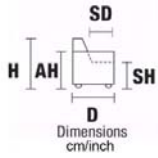

**AH** Arm Height**H** Height**SH** Seat Height**MH** Maximum Height**D** Deep**SD** Seat Depth**MD** Maximum Deep**W** Width

W 321/126.4
D 100/39.2
H 85/33.5 AH 64/25
SH 46/18 SD 62/24.5

W 230/91"
D 100/39.2"
H 85/33.5" AH 64/25"
SH 46/18" SD 62/24.5"

W 190/75
D 100/39.2
H 85/33.5 AH 64/25
SH 46/18 SD 62/24.5

W 130/52"
D 100/39.2"
H 85/33.5" AH 64/25"
SH 46/18" SD 62/24.5"

W 143/56"
D 86/34"
H 46/18"

W 90/35.4"
D 70/26.6"
H 46/18"

VERSION CODE

V342

V314

V214