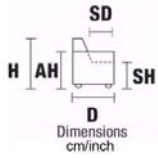

**AH** Arm Height**H** Height**SH** Seat Height**MH** Maximum Height**D** Deep**SD** Seat Depth**MD** Maximum Deep**W** Width

W 228/91,2"
D 93/37,2"
H 83/33,2" AH 70/28"
SH 42/16,8" SD 60/24"

W 198/79,2"
D 93/37,2"
H 83/33,2" AH 70/28"
SH 42/16,8" SD 60/24"

W 178/71,2"
D 93/37,2"
H 83/33,2" AH 70/28"
SH 42/16,8" SD 60/24"

W 158/62,2"
D 93/37,2"
H 83/33,2" AH 70/28"
SH 42/16,8" SD 60/24"

W 108/42,3"
D 93/37,2"
H 83/33,2" AH 70/28"
SH 42/16,8" SD 60/24"

W 90/35,4"
D 70/27,6"
SH 42/16,8"