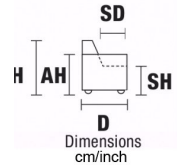

AH Arm Height

H Height

SH Seat Height

MH Maximum Height

D Deep

SD Seat Depth

MD Maximum Deep

W Width

WF Front Width

WB Back Width

VERSION MAXI: ALL ITEMS OF SECTIONS MAXI HAVE THE SAME SEAT WIDTH

W 230/90.6" D 114/44.9" H 88/34.6" SH 49/19.3" MSD 107/42.1"	MD 177/69.7" AH 64/25.2" SD 55/21.7" MH 106/41.7"	W 115/45.3" D 114/44.9" H 88/34.6" SH 49/19.3" MSD 107/42.1"	MD 177/69.7" AH 64/25.2" SD 55/21.7" MH 106/41.7"	W 85/33.5" D 114/44.9" H 88/34.6" SH 49/19.3" MSD 107/42.1"	MD 177/69.7" AH 64/25.2" SD 55/21.7" MH 106/41.7"
W 115/45.3" D 114/44.9" H 88/34.6" SH 49/19.3" MSD 107/42.1"	MD 177/69.7" AH 64/25.2" SD 55/21.7" MH 106/41.7"	W 115/45.3" D 114/44.9" H 88/34.6" SH 49/19.3" MSD 107/42.1"	MD 177/69.7" AH 64/25.2" SD 55/21.7" MH 106/41.7"	W 115/45.3" D 177/69.7" H 88/34.6" SH 49/19.3"	AH 64/25.2" SD 118/46.5" MH 106/41.2"
3 SEATER MAXI	LHF ARMCHAIR MAXI	ARMLESS CHAIR MAXI	RHF ARMCHAIR MAXI	LHF CHAISE LONGUE MAXI	RHF CHAISE LONGUE MAXI
RCL ELECTRIC HEAD-FOOT VERSIONI V106 + V108	V106 RCL ELECTRIC HEAD-FOOT V121 ONLY ELECTRIC HEADREST	V119 RCL ELECTRIC HEAD-FOOT V120 ONLY ELECTRIC HEADREST	V108 RCL ELECTRIC HEAD-FOOT V122 ONLY ELECTRIC HEADREST	V506 HEADREST ELECTRIC	V507 HEADREST ELECTRIC

VERSION JOLLY: ALL ITEMS OF SECTION JOLLY CAN BE MATCHED WITH ITEMS OF SECTION MAXI AND MINI

W 130/51.2" D 114/44.9" H 88/34.6" SH 49/19.3" MSD 107/42.1"	MD 177/69.7" AH 64/25.2" SD 55/21.7" MH 106/41.7"	W 137/53.9" D 137/53.9" H 88/34.6" SH 49/19.3"	WF 133/52.4" WB 166/63.4"	W 52/20.5" D 114/44.9" H 56/22"	W 90/35.4" D 75/29.5"	SH 49/19.3"
ARMCHAIR	CORNER	2 SEATER ANGLED	V620	V621	POUFF	TRAY
V104 RCL ELECTRIC HEAD-FOOT V150 ONLY ELECTRIC HEADREST	V400 CORNER	V251 2 SEATER ANGLED	CONSOLLE ANGLE	CONSOLLE STRAIGHT	V600	UPON REQUEST ON CONSOLLE