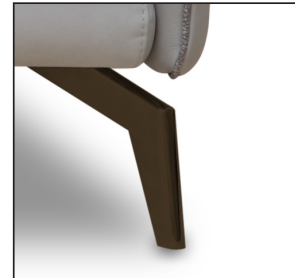

LHF ARMCHAIR  
MERIDIAN

RHF ARMCHAIR  
MERIDIAN

LHF CORNER  
CHAIR MERIDIAN

RHF CORNER  
CHAIR MERIDIAN

FOOT OPTION# 1

FOOT OPTION# 2

Stainless steel feet

Metal feet smoked bronze  
fumè