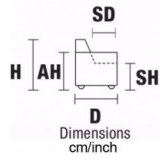

**AH** Arm Height

**H** Height

**SH** Seat Height

**MH** Maximum Height

**D** Deep

**SD** Seat Depth

**MD** Maximum Deep

**W** Width

W 230/90.6"  
D 97/38.2"  
H 90/35.4" AH 66/26"  
SH 48/18.9" SD 55/21.7"

W 210/82.7"  
D 97/38.2"  
H 90/35.4" AH 66/26"  
SH 48/18.9" SD 55/21.7"

W 190/74.8"  
D 97/38.2"  
H 90/35.4" AH 66/26"  
SH 48/18.9" SD 55/21.7"

W 170/66.9"  
D 97/38.2"  
H 90/35.4" AH 66/26"  
SH 48/18.9" SD 55/21.7"

W 112/44.1"  
D 97/38.2"  
H 90/35.4" AH 66/26"  
SH 48/18.9" SD 55/21.7"

W 206/81.1"  
D 97/38.2"  
H 90/35.4" AH 66/26"  
SH 48/18.9" SD 55/21.7"