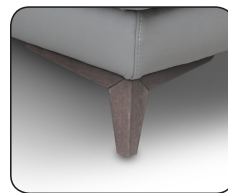

VERSION JOLLY: ALL ITEMS OF SECTION JOLLY CAN BE MATCHED WITH ITEMS OF SECTION MAXI AND MINI

W 134/52.8" D 108/42.5" H 84/33.1" SH 49/19.3"	MD 170/66.9" AH 62/24.4" SD 55/21.7" MH 107/42.1"	W 126/49.6" D 126/49.6" H 84/33.1" SH 49/19.3"	MH 65/25.6"	W 52/20.5" D 106/41.7" H 53/20.9"	MH 65/25.6"	W 60/23.6" D 106/41.7" H 53/20.9"	W 143/56.3" D 143/56.3" H 53/20.9"
ARMCHAIR	V400	V620	V621	FOOTSTOOL	BENCH	TRAY	
V104 RCL ELECTRIC HEAD-FOOT V100 ONLY MANUAL HEADREST	CORNER	CONSOLLE ANGLE	CONSOLLE STRAIGHT	V600	V601	UPON REQUEST ON CONSOLLE	

FOOT OPTION # 1:
Stainless steel feet

FOOT OPTION # 2:
Metal feet bronze finish

FOOT OPTION # 3:
Wood feet, walnut finish

MARA

THICK STITCH: Available

STRUCTURE: Hardwood frame for extra strenght
SEAT/BACK SUSPENSION: Reinforced elastic webbing
SEAT/BACK CUSHIONS: Ecologic open cell polyurethane foam covered with a layer of dacron wadding
REMOVABILITY: Not possible
MECHANISMS: Each seat has two separate motors, one for the headrest and one for the footrest
BATTERY PACK: Available
USB PORT: Available
TRAY: Wooden matt black finishing, Upon request on consolle