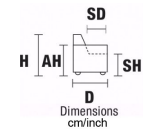

**AH** Arm Height**H** Height**SH** Seat Height**MH** Maximum Height**D** Deep**SD** Seat Depth**MD** Maximum Deep**W** Width**VERSION MAXI: ALL ITEMS OF SECTIONS MAXI HAVE THE SAME SEAT WIDTH**

W 234/92.1" D 108/42.5" H 84/33.1" SH 49/19.3"	MD 170/66.9" AH 62/24.4" SD 55/21.7" MH 107/42.1"	W 234/92.1 D 108/42.5 H 84/33.1 SH 49/19.3	AH 62/24.4" SD 55/21.7" MH 107/42.1"	W 117/46.1" D 108/42.5" H 84/33.1" SH 49/19.3"	MD 170/66.9" AH 62/24.4" SD 55/21.7" MH 107/42.1"	W 117/46.1" D 108/42.5" H 84/33.1" SH 49/19.3"	MD 170/66.9" AH 62/24.4" SD 55/21.7" MH 107/42.1"
3 SEATER MAXI		3 SEATER MAXI		LHF ARMCHAIR MAXI		ARMLESS CHAIR MAXI	
RCL ELECTRIC HEAD-FOOT VERSION V106 + V108		V314 ONLY MANUAL HEADREST		V106 RCL ELECTRIC HEAD-FOOT V121 ONLY ELECTRIC HEADREST V133 ONLY MANUAL HEADREST		V119 RCL ELECTRIC HEAD-FOOT V120 ONLY ELECTRIC HEADREST V135 ONLY MANUAL HEADREST	
						V108 RCL ELECTRIC HEAD-FOOT V122 ONLY ELECTRIC HEADREST V134 ONLY MANUAL HEADREST	
						V506 ELECTRIC HEADREST V500 MANUAL HEADREST	V507 ELECTRIC HEADREST V501 MANUAL HEADREST

VERSION MINI: ALL ITEMS OF SECTIONS MINI HAVE THE SAME SEAT WIDTH

W 204/80.3" D 108/42.5" H 84/33.1" SH 49/19.3"	MD 170/66.9" AH 62/24.4" SD 55/21.7" MH 107/42.1"	W 204/80.3" D 108/42.5" H 84/33.1" SH 49/19.3"	AH 62/24.4" SD 55/21.7" MH 107/42.1"	W 102/40.2" D 108/42.5" H 84/33.1" SH 49/19.3"	MD 170/66.9" AH 62/24.4" SD 55/21.7" MH 107/42.1"	W 70/27.6" D 108/42.5" H 84/33.1" SH 49/19.3"	MD 170/66.9" AH 62/24.4" SD 55/21.7" MH 107/42.1"
2 SEATER MAXI		2 SEATER MAXI		LHF ARMCHAIR MINI		ARMLESS CHAIR MINI	
RCL ELECTRIC HEAD-FOOT VERSION V125 + V126		V214 ONLY MANUAL HEADREST		V125 RCL ELECTRIC HEAD-FOOT V127 ONLY ELECTRIC HEADREST V129 ONLY MANUAL HEADREST		V123 RCL ELECTRIC HEAD-FOOT V124 ONLY ELECTRIC HEADREST V118 ONLY MANUAL HEADREST	
						V126 RCL ELECTRIC HEAD-FOOT V128 ONLY ELECTRIC HEADREST V130 ONLY MANUAL HEADREST	
						V508 ELECTRIC HEADREST V520 MANUAL HEADREST	V509 ELECTRIC HEADREST V521 MANUAL HEADREST