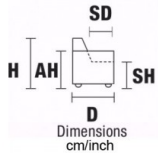

**AH** Arm Height**H** Height**SH** Seat Height**MH** Maximum Height**D** Deep**SD** Seat Depth**MD** Maximum Deep**W** Width

W 278/109.4"
D 96/37.8"
H 85/33.5" AH 68/26.8"
SH 46/18,1" SD 60/23.6"

W 234/92.1"
D 96/37.8"
H 85/33.5" AH 68/26.8"
SH 46/18,1" SD 60/23.6"

W 214/84.3"
D 96/37.8"
H 85/33.5" AH 68/26.8"
SH 46/18,1" SD 60/23.6"

W 194/76.4"
D 96/37.8"
H 85/33.5" AH 68/26.8"
SH 46/18,1" SD 60/23.6"

W 101/39.8"
D 96/37.8"
H 85/33.5" AH 68/26.8"
SH 46/18,1" SD 60/23.6"