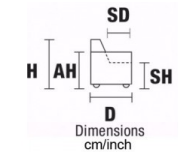

AH Arm Height | **H** Height | **SH** Seat Height | **MH** Maximum Height | **D** Deep | **SD** Seat Depth | **MD** Maximum Deep | **W** Width

D 98/38.6"
 H 83/32.7" AH 59/23.2"
 SH 45/17.7" SD 54/21.3"

W 310/122" V343	W 280/110.2" V347	W 240/94.5" V314	W 220/86.6" V304	W 201/79.1" V300	W 175/68.9" V200	
3 SEATER PLUS EXTRA	3 SEATER EXTRA	3 SEATER MAXI	3 SEATER PLUS	3 SEATER	2 SEATER	
W 97/38.2" V100	W 223/87.8" V316	W 223/87.8" V317	W 184/72.4" V302	W 184/72.4" V303	W 261/102.8" D 111/43.7" V406	W 261/102.8" D 111/43.7" V407
ARMCHAIR	LHF 3 SEATER MAXI	RHF 3 SEATER MAXI	LHF 3 SEATER	RHF 3 SEATER	LHF CORNER CHAIR MERIDIAN	RHF CORNER CHAIR MERIDIAN
W 221/87" D 111/43.7" V425	W 221/87" D 111/43.7" V426	W 111/43.7" D 111/43.7" V400	W 85/33.5" D 60/23.6" V600	W 82/32,1" V103	W 102/40" V131	
LHF CORNER CHAIR MERIDIAN MINI	RHF CORNER CHAIR MERIDIAN MINI	CORNER	FOOTSTOOL	ARMLESS CHAIR	ARMLESS CHAIR MAXI	
W 120/47" D 85/33" V601						
BENCH						