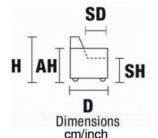

V601

BENCH

W 80/31,5"
D 50/19,7"

SH 44/17,6"

V600

POUFF

**THE JOLLY VERSION
ARE COMPATIBLE
WITH ALL RIGOLETTO
(MAXI, MEDIUM AND
SMALL) COMPOSITION**

VERSION CODE