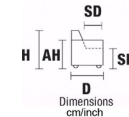

AH Arm Height

H Height

SH Seat Height

MH Maximum Height

D Deep

SD Seat Depth

MD Maximum Deep

W Width

VERSION MAXI: ALL ITEMS OF SECTIONS MAXI HAVE THE SAME SEAT WIDTH

W 258/101.6"
D 110/43.3"
H 81/31.9"
SH 44/17.3"
MSD 94/37"

MD 158/62.2"
AH 55/21.7"
SD 57/22.4"
MH 101/39.8"

W 129/50.8"
D 110/43.3"
H 81/31.9"
SH 44/17.3"
MSD 94/37"

MD 158/62.2"
AH 55/21.7"
SD 57/22.4"
MH 101/39.8"

W 85/33.5"
D 110/43.3"
H 81/31.9"
SH 44/17.3"
MSD 94/37"

MD 158/62.2"
AH 55/21.7"
SD 57/22.4"
MH 101/39.8"

W 129/50.8"
D 110/43.3"
H 81/31.9"
SH 44/17.3"
MSD 94/37"