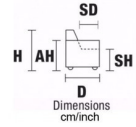

AH Arm Height

H Height

SH Seat Height

MH Maximum Height

D Deep

SD Seat Depth

MD Maximum Deep

W Width

VERSION MAXI: ALL ITEMS OF SECTIONS MAXI HAVE THE SAME SEAT WIDTH

W 310/122"
D 105/41.3"
H 88/34.6" AH 58/22.8"
SH 46/18.1" SD 57/22.4"

W 277/109.1"
D 105/41.3"
H 88/34.6" AH 58/22.8"
SH 46/18.1" SD 57/22.4"

W 277/109.1"
D 105/41.3"
H 88/34.6" AH 58/22.8"
SH 46/18.1" SD 57/22.4"

W 228/89.8"
D 105/41.3"
H 88/34.6" AH 58/22.8"
SH 46/18.1" SD 57/22.4"

W 198/78"
D 105/41.3"
H 88/34.6" AH 58/22.8"
SH 46/18.1" SD 57/22.4"