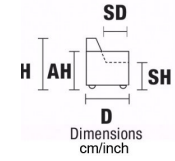

WF Front Width

WB Back Width

VERSION MAXI: ALL ITEMS OF SECTIONS MAXI HAVE THE SAME SEAT WIDTH

W 238/93.7"
D 114/44.9"
H 87/34.3"
SH 49/19.3"
MSD 107/42.1"

MD 177/69.7"
AH 66/26"
SD 55/21.7"
MH 105/41.3"

3 SEATER MAXI

W 119/46.9"
D 114/44.9"
H 87/34.3"
SH 49/19.3"
MSD 107/42.1

MD 177/69.7"
AH 66/26"
SD 55/21.7"
MH 105/41.3"

LHF ARMCHAIR MAXI

W 85/33.5"
D 114/44.9"
H 87/34.3"
SH 49/19.3"
MSD 107/42.1"

MD 177/69.7"
AH 66/26"
SD 55/21.7"
MH 105/41.3"

ARMLESS CHAIR MAXI

W 119/46.9"
D 114/44.9"
H 87/34.3"
SH 49/19.3"
MSD 107/42.1"

MD 177/69.7"
AH 66/26"
SD 55/21.7"
MH 105/41.3"

RHF ARMCHAIR MAXI

W 119/46.9"
D 177/69.7"
H 87/34.3"
SH 49/19.3"

AH 66/26"
SD 118/46.5"
MH 105/41.3"

LHF CHAISE LONGUE MAXI

W 119/46.9"
D 177/69.7"
H 87/34.3"
SH 49/19.3"

AH 66/26"
SD 118/46.5"
MH 105/41.3"

RHF CHAISE LONGUE MAXI

**RCL ELECTRIC HEAD-FOOT
VERSION V106 + V108**

**V106 RCL ELECTRIC HEAD-FOOT
V121 ONLY ELECTRIC HEADREST**