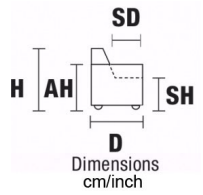

AH Arm Height

H Height

SH Seat Height

MH Maximum Height

D Deep

SD Seat Depth

MD Maximum Deep

W Width

VERSION MAXI: ALL ITEMS OF SECTION MAXI HAVE THE SAME SEAT WIDTH

W 210/82.7"
D 113/44.5"
H 89/35"
SH 49/19.3"

MD 180/70.9"
AH 66/26"
SD 55/21.7"
MH 103/40.6"

3 SEATER MAXI

**RCL ELECTRIC HEAD-FOOT
VERSION V106 + V108**

W 105/41.3"
D 113/44.5"
H 89/35"
SH 49/19.3"

MD 180/70.9"
AH 66/26"
SD 55/21.7"
MH 103/40.6"

LHF ARMCHAIR MAXI

**V106 RCL ELECTRIC HEAD-FOOT
V121 ONLY ELECTRIC HEADREST**

W 85/33.5"
D 113/44.5"
H 89/35"
SH 49/19.3"

MD 180/70.9"
AH 66/26"
SD 55/21.7"
MH 103/40.6"

ARMLESS MAXI

**V119 RCL ELECTRIC HEAD-FOOT
V120 ONLY ELECTRIC HEADREST**

W 105/41.3"
D 113/44.5"
H 89/35"
SH 49/19.3"

MD 180/70.9"
AH 66/26"
SD 55/21.7"
MH 103/40.6"