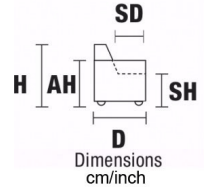

AH Arm Height

H Height

SH Seat Height

MH Maximum Height

D Deep

SD Seat Depth

MD Maximum Deep

W Width

WF Front Width

WB Back Width

VERSION MAXI: ALL ITEMS OF SECTIONS MAXI HAVE THE SAME SEAT WIDTH

W 220/86.6"
D 113/44.5"
H 87/34.3"
SH 48/18.9"
MSD 107/42.1"
MD 176/69.3"
AH 66/26"
SD 55/21.7"
MH 104/40.9"

3 SEATER MAXI

RCL ELECTRIC HEAD-FOOT
VERSION V106 + V108

W 110/43.3"
D 113/44.5"
H 87/34.3"
SH 48/18.9"
MSD 107/42.1"
MD 176/69.3"
AH 66/26"
SD 55/21.7"
MH 104/40.9"

LHF ARMCHAIR MAXI

V106 RCL ELECTRIC HEAD-FOOT
V121 ONLY ELECTRIC HEADREST

W 85/33.5"
D 113/44.5"
H 87/34.3"
SH 48/18.9"
MSD 107/42.1"
MD 176/69.3"
AH 66/26"
SD 55/21.7"
MH 104/40.9"

ARMLESS CHAIR MAXI

V119 RCL ELECTRIC HEAD-FOOT
V120 ONLY ELECTRIC HEADREST

W 110/43.3"
D 113/44.5"
H 87/34.3"
SH 48/18.9"
MSD 107/42.1"
MD 176/69.3"
AH 66/26"
SD 55/21.7"
MH 104/40.9"

RHF ARMCHAIR MAXI

V108 RCL ELECTRIC HEAD-FOOT
V122 ONLY ELECTRIC HEADREST

W 110/43.3"
D 175/68.9"
H 87/34.3"
SH 48/18.9"
AH 66/26"
SD 118/46.5"
MH 104/40.9"

LHF CHAISE LONGUE MAXI

V506 HEADREST ELECTRIC

W 110/43.3"
D 175/68.9"
H 87/34.3"
SH 48/18.9"
AH 66/26"
SD 118/46.5"
MH 104/40.9"

RHF CHAISE LONGUE MAXI

V507 HEADREST ELECTRIC

ZEUS

THICK STITCH: Available
STRUCTURE: Hardwood frame for extra strenght
SEAT/BACK SUSPENSION : Reinforced elastic webbing
SEAT/BACK CUSHIONS: Ecologic open cell polyurethane foam covered with a layer of dacron wadding
REMOVABILITY: Not possible
MECHANISMS: Each seat has two separate motors, one for the headrest and one for the footrest
BATTERY PACK: Available
TRAY: Wooden matt black finishing, upon request on console
FOOT OPTION # 1: Stainless steel feet
FOOT OPTION # 2: Metal feet bronze finish

VERSION MINI: ALL ITEMS OF SECTIONS MINI HAVE THE SAME SEAT WIDTH

W 190/74.8"
D 113/44.5"
H 87/34.3"
SH 48/18.9"
MSD 107/42.1"
MD 176/69.3"
AH 66/26"
SD 55/21.7"
MH 104/40.9"

2 SEATER MINI

RCL ELECTRIC HEAD-FOOT
VERSION V125 + V126

W 95/37.4"
D 113/44.5"
H 87/34.3"
SH 48/18.9"
MSD 107/42.1"
MD 176/69.3"
AH 66/26"
SD 55/21.7"
MH 104/40.9"

LHF ARMCHAIR MINI

V125 RCL ELECTRIC HEAD-FOOT
V127 ONLY ELECTRIC HEADREST

W 70/27.6"
D 113/44.5"
H 87/34.3"
SH 48/18.9"
MSD 107/42.1"
MD 176/69.3"
AH 66/26"
SD 55/21.7"
MH 104/40.9"

ARMLESS CHAIR MINI

V123 RCL ELECTRIC HEAD-FOOT
V124 ONLY ELECTRIC HEADREST

W 95/37.4"
D 113/44.5"
H 87/34.3"
SH 48/18.9"
MSD 107/42.1"
MD 176/69.3"
AH 66/26"
SD 55/21.7"
MH 104/40.9"

RHF ARMCHAIR MINI

V126 RCL ELECTRIC HEAD-FOOT
V128 ONLY ELECTRIC HEADREST

W 95/37.4"
D 175/68.9"
H 87/34.3"
SH 48/18.9"
AH 66/26"
MH 104/40.9"

LHF CHAISE MINI

V508 HEADREST ELECTRIC

W 95/37.4"
D 175/68.9"
H 87/34.3"
SH 48/18.9"
AH 66/26"
MH 104/40.9"

RHF CHAISE MINI

V509 HEADREST ELECTRIC

VERSION JOLLY: ALL ITEMS OF SECTION JOLLY CAN BE MATCHED WITH ITEMS OF SECTION MAXI AND MINI

W 120/47.2"
D 113/44.5"
H 87/34.3"
SH 48/18.9"
MSD 107/42.1"
MD 176/69.3"
AH 66/26"
SD 55/21.7"
MH 104/40.9"

ARMCHAIR

V104 RECLINER ELECTRIC
V150 ONLY ELECTRIC HEADREST

W 137/53.9"
D 137/53.9"
H 87/34.3"
H 48/18.9"

ROUND CORNER

V400 ROUND CORNER

W 137/53.9"
D 137/53.9"
H 87/34.3"
SH 48/18.9"

V414 CORNER STRAIGHT

V414 CORNER STRAIGHT

W 52/20.5"
D 113/44.5"
H 56/22"

CONSOLE ANGLE

CONSOLE ANGLE

W 52/20.5"
D 113/44.5"
H 56/22"

CONSOLE STRAIGHT

CONSOLE STRAIGHT

W 133/52.4"
D 113/44.5"
H 87/34.3"
SH 48/18.9"
MW 166/63.4"
SD 55/21.7"
MH 104/40.9"

2 SEATER ANGLED

V251 2 SEATER ANGLED

W 67/26"
D 113/44"
H 87/34"
SH 48/19"

ARMCHAIR ANGLED

ARMCHAIR ANGLED

W 90/35.4"
D 75/29.5"
SH 48/18.9"

POUFF

V600

UPON REQUEST ON CONSOLE

Some versions may be equipped with hidden feet with a supporting structural function.

The company reserves the faculty to make changing of technical details and/or materials for quality product improving without prior communication.