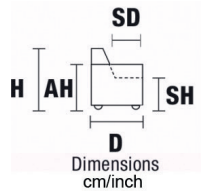

**AH** Arm Height**H** Height**SH** Seat Height**MH** Maximum Height**D** Deep**SD** Seat Depth**MD** Maximum Deep**W** Width**VERSION MAXI: ALL ITEMS OF SECTION MAXI HAVE THE SAME SEAT WIDTH**

W 210/82.7"
D 113/44.5"
H 89/35"
SH 49/19.3"

MD 180/70.9"
AH 66/26"
SD 55/21.7"
MH 103/40.6"

3 SEATER MAXI

W 105/41.3"
D 113/44.5"
H 89/35"
SH 49/19.3"

MD 180/70.9"
AH 66/26"
SD 55/21.7"
MH 103/40.6"

LHF ARMCHAIR MAXI

W 85/33.5"
D 113/44.5"
H 89/35"
SH 49/19.3"

MD 180/70.9"
AH 66/26"
SD 55/21.7"
MH 103/40.6"

ARMLESS MAXI

W 105/41.3"
D 113/44.5"
H 89/35"
SH 49/19.3"

MD 180/70.9"
AH 66/26"
SD 55/21.7"
MH 103/40.6"

RHF ARMCHAIR MAXI

W 105/41.3"
D 175/68.9"
H 89/35"
SH 49/19.3"

V160

ARMCHAIR ANGLED

W 137/53.9"
D 137/53.9"
H 89/35"
SH 49/19.3"

V400

V400 ROUND CORNER

W 137/53.9"
D 137/53.9"
H 89/35"
SH 49/19.3"

V414

V414 SQUARE CORNER