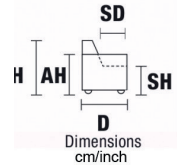

AH Arm Height

H Height

SH Seat Height

MH Maximum Height

D Deep

SD Seat Depth

MD Maximum Deep

W Width

WF Front Width

WB Back Width

VERSION MAXI: ALL ITEMS OF SECTIONS MAXI HAVE THE SAME SEAT WIDTH

W 230/90.6"
D 114/44.9"
H 88/34.6"
SH 49/19.3"
MSD 107/42.1"

MD 177/69.7"
AH 64/25.2"
SD 55/21.7"
MH 106/41.7"

MD 177/69.7"
AH 64/25.2"
SD 55/21.7"
MH 106/41.7"

RHF ARMCHAIR MAXI

**V108 RCL ELECTRIC HEAD-FOOT
V122 ONLY ELECTRIC HEADREST**

W 115/45.3"
D 177/69.7"
H 88/34.6"
SH 49/19.3"

AH 64/25.2"
SD 118/46.5"
MH 106/41.2"

W 130/51.2"
D 114/44.9"
H 88/34.6"
SH 49/19.3"
MSD 107/42.1"

MD 177/69.7"
AH 64/25.2"
SD 55/21.7"
MH 106/41.7"

ARMCHAIR

**V104 RCL ELECTRIC HEAD-FOOT
V150 ONLY ELECTRIC HEADREST**

W 137/53.9"
D 137/53.9"
H 88/34.6"
SH 49/19.3"