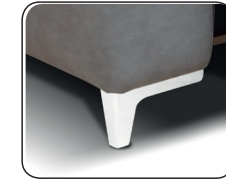

LHF CHAISE LONGUE MAXI

V506 HEADREST ELECTRIC

W 115/45.3"
D 177/69.7"
H 88/34.6"
SH 49/19.3"

AH 64/25.2"
SD 118/46.5"
MH 106/41.2"

RHF CHAISE LONGUE MAXI

V507 HEADREST ELECTRIC

FOOT OPTION #1:
Stainless steel feet