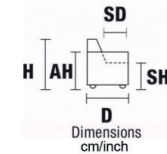

AH Arm Height

H Height

SH Seat Height

MH Maximum Height

D Deep

SD Seat Depth

MD Maximum Deep

W Width

VERSION MAXI: ALL ITEMS OF SECTIONS MAXI HAVE THE SAME SEAT WIDTH

W 206/81" D 93/36" H 93/36" SH 46/18"	W 198/78" D 93/36" H 93/36" SH 46/18"	W 190/74" D 93/36" H 93/36" SH 46/18"	W 198/78" D 93/36" H 93/36" SH 46/18"	W 110/43" D 93/36" H 93/36" SH 46/18"	W 102/40" D 93/36" H 93/36" SH 46/18"	W 94/37" D 93/36" H 93/36" SH 46/18"	W 102/40" D 93/36" H 93/36" SH 46/18"	W 94/37" D 93/36" H 93/36" SH 46/18"
AH 57/22" SD 54/21"	AH 57/22" SD 54/21"	AH 57/22" SD 54/21"	AH 57/22" SD 54/21"	AH 57/22" SD 54/21"	AH 57/22" SD 54/21"	AH 57/22" SD 54/21"	AH 57/22" SD 54/21"	AH 57/22" SD 54/21"