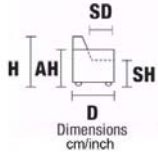

**AH** Arm Height**H** Height**SH** Seat Height**MH** Maximum Height**D** Deep**SD** Seat Depth**MD** Maximum Deep**W** Width

W 234/92.1"  
D 111/43.7"  
H 80/31.5" AH 64/25.2"  
SH 47/18.5" SD 58/23"  
MH 95/37.4"

W 194/76.4"  
D 111/43.7"  
H 80/31.5" AH 64/25.2"  
SH 47/18.5" SD 58/23"  
MH 95/37.4"

W 128/50.4"  
D 111/43.7"  
H 80/31.5" AH 64/25.2"  
SH 47/18.5" SD 58/23"  
MH 95/37.4"

W 204/80.3"  
D 111/43.7"  
H 80/31.5" AH 64/25.2"  
SH 47/18.5" SD 58/23"  
MH 95/37.4"