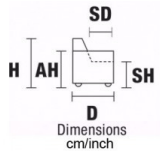

AH Arm Height | **H** Height | **SH** Seat Height | **MH** Maximum Height | **D** Deep | **SD** Seat Depth | **MD** Maximum Deep | **W** Width

D 104/40.9"
 H 85/33.5" AH 60/23.6"
 SH 46/18.1" SD 54/21.3

W 237/93.3"

V314

SOFA MAXI

W 217/85.4"

V300

SOFA

W 197/77.6"

V214