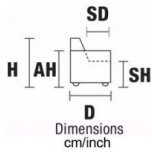

**AH** Arm Height

**H** Height

**SH** Seat Height

**MH** Maximum Height

**D** Deep

**SD** Seat Depth

**MD** Maximum Deep

**W** Width

W 244/96.1"  
D 95/37.4"  
H 80/31.5" AH 68/26.8"  
SH 45/17.7" SD 58/22.8"

W 220/86.6"  
D 95/37.4"  
H 80/31.5" AH 68/26.8"  
SH 45/17.7" SD 58/22.8"

W 196/77.2"  
D 95/37.4"  
H 80/31.5" AH 68/26.8"  
SH 45/17.7" SD 58/22.8"

W 220/86.6"  
D 95/37.4"  
H 80/31.5" AH 68/26.8"  
SH 45/17.7" SD 58/22.8"

W 204/80.3"  
D 95/37.4"  
H 80/31.5" AH 68/26.8"  
SH 45/17.7" SD 58/22.8"

W 180/70.9"  
D 95/37.4"  
H 80/31.5" AH 68/26.8"  
SH 45/17.7" SD 58/22.8"