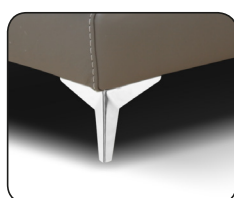

FOOT OPTION 2: STAINLESS STEEL FEET