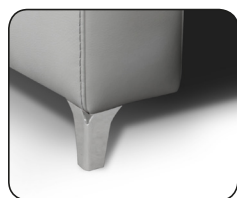

VERSION JOLLY: ALL ITEMS OF SECTION JOLLY CAN BE MATCHED WITH ITEMS OF SECTION MAXI AND MINI

W 114/44.9" D 108/42.5" H 84/33.1" SH 49/19.3"	MD 170/66.9" AH 62/24.4" SD 55/21.7" MH 107/42.1"	W 126/49.6" D 126/49.6" H 84/33.1" SH 49/19.3"	W 52/20.5" D 106/41.7" H 53/20.9"	W 60/23.6" D 60/23.6" H 53/20.9"	W 143/56.3" D 143/56.3" H 34/19.3"	AH 62/24.4" SD 55/21.7" MH 107/42.1"
ARMCHAIR	V400	V620	V621	FOOTSTOOL	BENCH	TRAY
V104 RCL ELECTRIC HEAD-FOOT V100 ONLY MANUAL HEADREST	CORNER	CONSOLLE ANGLE	CONSOLLE STRAIGHT	V600	V601	UPON REQUEST ON CONSOLLE

Some versions may be equipped with hidden feet with a supporting structural function.

The company reserves the faculty to make changing of technical details and/or materials for quality product improving without prior communication.

FOOT OPTION 1: STAINLESS STEEL FEET