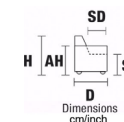

**AH** Arm Height

**H** Height

**SH** Seat Height

**MH** Maximum Height

**D** Deep

**SD** Seat Depth

**MD** Maximum Deep

**W** Width

**VERSION MAXI: ALL ITEMS OF SECTIONS MAXI HAVE THE SAME SEAT WIDTH**

W 214/84.3" D 108/42.5" H 84/33.1" SH 49/19.3"	MD 170/66.9" AH 62/24.4" SD 55/21.7" MH 107/42.1"	W 214/84.3" D 108/42.5" H 84/33.1" SH 49/19.3"	W 107/42.1" D 108/42.5" H 84/33.1" SH 49/19.3"	MD 170/66.9" AH 62/24.4" SD 55/21.7" MH 107/42.1"	W 85/33.5" D 108/42.5" H 84/33.1" SH 49/19.3"	MD 170/66.9" AH 62/24.4" SD 55/21.7" MH 107/42.1"	W 107/42.1" D 108/42.5" H 84/33.1" SH 49/19.3"	MD 170/66.9" AH 62/24.4" SD 55/21.7" MH 107/42.1"	W 107/42.1" D 170/66" H 84/33.1" SH 49/19.3"	AH 63/24.4" MH 107/42.1"	W 107/42.1" D 170/66" H 84/33.1" SH 49/19.3"	AH 62/24.4" MH 107/42.1"
<b>SOFA MAXI</b>		<b>SOFA MAXI</b>	<b>LHF ARMCHAIR MAXI</b>	<b>ARMLESS CHAIR MAXI</b>	<b>RHF ARMCHAIR MAXI</b>	<b>LHF CHAISE LONGUE MAXI</b>	<b>RHF CHAISE LONGUE MAXI</b>					
<b>RCL ELECTRIC HEAD-FOOT VERSION V106 + V108</b>		<b>V314 ONLY MANUAL HEADREST</b>	<b>V106 RCL ELECTRIC HEAD-FOOT V121 ONLY ELECTRIC HEADREST V133 ONLY MANUAL HEADREST</b>	<b>V119 RCL ELECTRIC HEAD-FOOT V120 ONLY ELECTRIC HEADREST V135 ONLY MANUAL HEADREST</b>	<b>V108 RCL ELECTRIC HEAD-FOOT V122 ONLY ELECTRIC HEADREST V134 ONLY MANUAL HEADREST</b>	<b>V506 ELECTRIC HEADREST V500 MANUAL HEADREST</b>	<b>V507 ELECTRIC HEADREST V501 MANUAL HEADREST</b>					