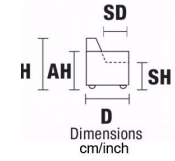

**AH** Arm Height

**H** Height

**SH** Seat Height

**MH** Maximum Height

**D** Deep

**SD** Seat Depth

**MD** Maximum Deep

**W** Width

**WF** Front Width

**WB** Back Width

**VERSION MAXI: ALL ITEMS OF SECTIONS MAXI HAVE THE SAME SEAT WIDTH**

W 238/93.7"  
D 114/44.9"  
H 87/34.3"  
SH 49/19.3"  
MSD 107/42.1"

MD 177/69.7"  
AH 66/26"  
SD 55/21.7"  
MH 105/41.3"

**SOFA MAXI**

W 119/46.9"  
D 114/44.9"  
H 87/34.3"  
SH 49/19.3"  
MSD 107/42.1

MD 177/69.7"  
AH 66/26"  
SD 55/21.7"  
MH 105/41.3"

**LHF ARMCHAIR MAXI**

W 85/33.5"  
D 114/44.9"  
H 87/34.3"  
SH 49/19.3"  
MSD 107/42.1"