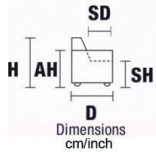

 **AH** Arm Height | **H** Height | **SH** Seat Height | **MH** Maximum Height | **D** Deep | **SD** Seat Depth | **MD** Maximum Deep | **W** Width

W 268/105" D 98/38" H 83/33" SH 45/18"	W 229/90" D 98/39" H 83/33" SH 45/18"	W 203/80" D 98/39" H 83/33" SH 45/18"	W 240/94" D 98/38" H 83/33" SH 45/18"	W 240/94" D 98/38" H 83/33" SH 45/18"	W 201/79" D 98/38" H 83/33" SH 45/18"
AH 59/23" SD 54/21"	AH 59/23" SD 54/21"	AH 59/23" SD 54/21"	AH 59/23" SD 54/21"	AH 59/23" SD 54/21"	AH 59/23" SD 54/21"

VERSION CODE	V347	V314	V300	V351	V352	V316
DESCRIPTION	SOFA EXTRA	SOFA MAXI	SOFA	LHF SOFA EXTRA	RHF SOFA EXTRA	LHF SOFA MAXI

W 201/79" D 98/38" H 83/33" SH 45/18"	W 175/69" D 98/38" H 83/33" SH 45/18"	W 175/69" D 98/38" H 83/33" SH 45/18"	W 264/104" D 98/38" H 83/33" SH 45/18"	W 264/104" D 98/38" H 83/33" SH 45/18"	W 111/44" D 111/44" H 83/33" SH 45/18"	W 90/35" D 70/27" H 45/18"
AH 59/23" SD 54/21"	AH 59/23" SD 54/21"	AH 59/23" SD 54/21"	AH 59/23" SD 54/21"	AH 59/23" SD 54/21"		