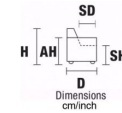

VERSION CODE

DESCRIPTION