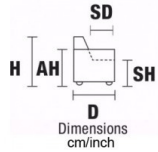

AH Arm Height

H Height

SH Seat Height

MH Maximum Height

D Deep

SD Seat Depth

MD Maximum Deep

W Width

Dimensions
cm/inch

W 236/92" MW 266/104"
D 103/40"
H 94/37" AH 73/27"
SH 45/17" SD 60/23"

W 197/77" MW 227/89"
D 103/40"
H 94/37" AH 73/27"
SH 45/17" SD 60/23"

W 171/67" MW 201/79"
D 103/40"
H 94/37" AH 73/27"
SH 45/17" SD 60/23"

W 100/39" MW 130/51"
D 103/40"
H 94/37" AH 73/27"
SH 45/17" SD 60/23"

W 222/87" MW 237/93"
D 103/40"
H 94/37" AH 73/27"
SH 45/17" SD 60/23"

W 222/87" MW 237/93"
D 103/40"
H 94/37" AH 73/27"
SH 45/17" SD 60/23"