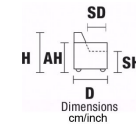

**AH** Arm Height

**H** Height

**SH** Seat Height

**MH** Maximum Height

**D** Deep

**SD** Seat Depth

**MD** Maximum Deep

**W** Width

**VERSION MAXI: ALL ITEMS OF SECTIONS MAXI HAVE THE SAME SEAT WIDTH**

W 234/92.1" D 108/42.5" H 84/33.1" SH 49/19.3"	MD 170/66.9" AH 62/24.4" SD 55/21.7" MH 107/42.1"	W 234/92.1 D 108/42.5 H 84/33.1 SH 49/19.3	AH 62/24.4 SD 55/21.7 MH 107/42.1	W 117/46.1" D 108/42.5" H 84/33.1" SH 49/19.3"	MD 170/66.9" AH 62/24.4" SD 55/21.7" MH 107/42.1"	W 85/33.5" D 108/42.5" H 84/33.1" SH 49/19.3"	MD 170/66.9" AH 62/24.4" SD 55/21.7" MH 107/42.1"	W 117/46.1" D 108/42.5" H 84/33.1" SH 49/19.3"	MD 170/66.9" AH 62/24.4" SD 55/21.7" MH 107/42.1"	W 117/46.1" D 170/66" H 84/33.1" SH 49/19.3"	AH 63/24.4" MH 107/42.1"	W 117/46.1" D 170/66" H 84/33.1" SH 49/19.3"	AH 62/24.4" MH 107/42.1"
<b>SOFA MAXI</b>	<b>SOFA MAXI</b>	<b>LHF ARMCHAIR MAXI</b>	<b>ARMLESS CHAIR MAXI</b>	<b>RHF ARMCHAIR MAXI</b>	<b>LHF CHAISE LONGUE MAXI</b>	<b>RHF CHAISE LONGUE MAXI</b>							
<b>RCL ELECTRIC HEAD-FOOT VERSION V106 + V108</b>	<b>V314 ONLY MANUAL HEADREST</b>	<b>V106 RCL ELECTRIC HEAD-FOOT V121 ONLY ELECTRIC HEADREST V133 ONLY MANUAL HEADREST</b>	<b>V119 RCL ELECTRIC HEAD-FOOT V120 ONLY ELECTRIC HEADREST V135 ONLY MANUAL HEADREST</b>	<b>V108 RCL ELECTRIC HEAD-FOOT V122 ONLY ELECTRIC HEADREST V134 ONLY MANUAL HEADREST</b>	<b>V506 ELECTRIC HEADREST V500 MANUAL HEADREST</b>	<b>V507 ELECTRIC HEADREST V501 MANUAL HEADREST</b>							