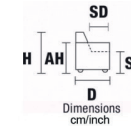

AH Arm Height

H Height

SH Seat Height

MH Maximum Height

D Deep

SD Seat Depth

MD Maximum Deep

W Width

VERSION MEDIUM: ALL ITEMS OF SECTIONS MEDIUM HAVE THE SAME SEAT WIDTH

W 206/81" D 112/44" H 86/34" SH 44/17" AH 75/29" SD 56/22" MH 106/42"	W 194/76" D 112/44" H 86/34" SH 44/17" AH 75/29" SD 56/22" MH 106/42"	W 194/76" D 112/44" H 86/34" SH 44/17" AH 75/29" SD 56/22" MH 106/42"	W 103/40" D 112/44" H 86/34" SH 44/17" AH 75/29" SD 56/22" MH 106/42"	W 91/36" D 112/44" H 86/34" SH 44/17" AH 75/29" SD 56/22" MH 106/42"	W 103/40" D 112/44" H 86/34" SH 44/17" AH 75/29" SD 56/22" MH 106/42"
V300	V302	V303	V101	V103	V102
SOFA	LHF SOFA	RHF SOFA	LHF ARMCHAIR	ARMLESS CHAIR	RHF ARMCHAIR

VERSION MINI: ALL ITEMS OF SECTIONS MINI HAVE THE SAME SEAT WIDTH

W 186/73" D 112/44" H 86/34" SH 44/17" AH 75/29" SD 56/22" MH 106/42"	W 174/68" D 112/44" H 86/34" SH 44/17" AH 75/29" SD 56/22" MH 106/42"	W 174/68" D 112/44" H 86/34" SH 44/17" AH 75/29" SD 56/22" MH 106/42"	W 93/36" D 112/44" H 86/34" SH 44/17" AH 75/29" SD 56/22" MH 106/42"	W 81/32" D 112/44" H 86/34" SH 44/17" AH 75/29" SD 56/22" MH 106/42"	W 93/36" D 112/44" H 86/34" SH 44/17" AH 75/29" SD 56/22" MH 106/42"
V214	V216	V217	V136	V138	V137
2 SEATER MAXI	LHF 2 SEATER MAXI	RHF 2 SEATER MAXI	LHF ARMCHAIR MINI	ARMLESS CHAIR MINI	RHF ARMCHAIR MINI