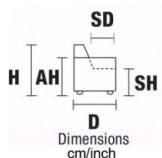

**AH** Arm Height

**H** Height

**SH** Seat Height

**MH** Maximum Height

**D** Deep

**SD** Seat Depth

**MD** Maximum Deep

**W** Width

W 202/79,2"  
D 92/36,2"  
H 89/35" AH 65/25,6"  
SH 45/17,7" SD 54/21,2"

W 140/54,9"  
D 92/36,2"  
H 89/35" AH 65/25,6"  
SH 45/17,7" SD 54/21,2"

W 78/30,6"  
D 92/36,2"  
H 89/35" AH 65/25,6"  
SH 45/17,7" SD 54/21,2"

W 78/30,6"  
D 92/36,2"  
H 89/35" AH 65/25,6"  
SH 45/17,7" SD 54/21,2"

VERSION CODE
DESCRIPTION

VERSION CODE
V300
DESCRIPTION
SOFA

VERSION CODE
V200
DESCRIPTION
2 SEATER

VERSION CODE
V100
DESCRIPTION
ARMCHAIR