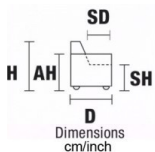

AH Arm Height

H Height

SH Seat Height

MH Maximum Height

D Deep

SD Seat Depth

MD Maximum Deep

W Width

VERSION MAXI: ALL ITEMS OF SECTIONS MAXI HAVE THE SAME SEAT WIDTH

W 236/93"  
D 112/44" MD 170/67"  
H 94/37" AH 71/28"  
SH 47/18" SD 60/23"  
MH 104/41"

V106+V108

SOFA MAXI RCL  
ELECTRIC HEAD-FOOT

W 118/46"  
D 112/44" MD 170/67"  
H 94/37" AH 71/28"  
SH 47/18" SD 60/23"  
MH 104/41"

W 118/46"  
D 112/44" MD 170/67"  
H 94/37" AH 71/28"  
SH 47/18" SD 60/23"  
MH 104/41"

RHF ARMCHAIR MAXI

V108 RCL ELECTRIC  
HEAD-FOOT  
V122 ONLY ELECTRIC  
HEADREST

W 118/46"  
D 175/68"  
H 94/37" AH 71/28"  
SH 47/18" SD 120/47"  
MH 104/41"

ARMCHAIR

V104 RCL ELECTRIC  
HEAD - FOOT  
V150 ONLY ELECTRIC  
HEADREST

W 128/50"  
D 128/50"  
H 94/37"  
SH 47/18"

V414

SQUARE CORNER

W 33/13" MW 52/20"  
D 110/43"  
H 56/22"

V620

CONSOLE CURVED