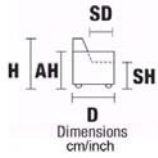

**AH** Arm Height**H** Height**SH** Seat Height**MH** Maximum Height**D** Deep**SD** Seat Depth**MD** Maximum Deep**W** Width

W 82/32,1"
D 95/37,2"
H 76/29,8" AH 66/25,8"
SH 45/17,6"

W 82/32,1"
D 95/37,2"
H 79/31,1" AH 69/27.2"
SH 47/18.5"

W 58/22.8"
D 58/22.8"
SH 47/18.5"

VERSION CODE**V100****V140****V600****DESCRIPTION****ARMCHAIR****ARMCHAIR
SWIVEL****FOOTSTOOL**

MILLY

THICK STITCH: Available.

STRUCTURE: Hardwood frame for extra strenght