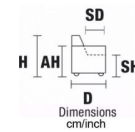

AH Arm Height

H Height

SH Seat Height

MH Maximum Height

D Deep

SD Seat Depth

MD Maximum Deep

W Width

VERSION MAXI: ALL ITEMS OF SECTIONS MAXI HAVE THE SAME SEAT WIDTH

W 206/81" D 112/44" H 86/34" SH 44/17" AH 75/29" SD 56/22" MH 106/42"	W 194/76" D 112/44" H 86/34" SH 44/17" AH 75/29" SD 56/22" MH 106/42"	W 194/76" D 112/44" H 86/34" SH 44/17" AH 75/29" SD 56/22" MH 106/42"	W 103/40" D 112/44" H 86/34" SH 44/17" AH 75/29" SD 56/22" MH 106/42"	W 91/36" D 112/44" H 86/34" SH 44/17" AH 75/29" SD 56/22" MH 106/42"	W 103/40" D 112/44" H 86/34" SH 44/17" AH 75/29" SD 56/22" MH 106/42"
V314	V316	V317	V116	V131	V117
SOFA MAXI	LHF SOFA MAXI	RHF SOFA MAXI	LHF ARMCHAIR MAXI	ARMLESS CHAIR MAXI	RHF ARMCHAIR MAXI