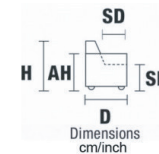

AH Arm Height

H Height

SH Seat Height

MH Maximum Height

D Deep

SD Seat Depth

MD Maximum Deep

W Width

VERSION CODE

DESCRIPTION

VERSION MAXI: ALL ITEMS OF SECTIONS MAXI HAVE THE SAME SEAT WIDTH

W 216/85"
D 110/43" MD 187/73"
H 87/34" AH 65/24"
SH 48/19" SD 55/22"
MH 104/41"

SOFA MAXI

VERSION V106 + V108
RCL ELECTRIC
HEAD-FOOT

W 108/42"
D 110/43" MD 187/73"
H 87/34" AH 65/24"
SH 48/19" SD 55/22"
MH 104/41"

LHF ARMCHAIR MAXI

V106 RCL ELECTRIC
HEAD-FOOT
V121 ONLY ELECTRIC
HEADREST

W 87/34"
D 110/43" MD 187/73" - Only 10/48/19"
H 87/34" AH 65/24"
SH 48/19" SD 55/22"
MH 104/41"

ARMCHAIR

V104 RCL ELECTRIC
HEAD-FOOT
V150 ONLY ELECTRIC
HEADREST

W 137/54"
D 137/54"
H 87/34"
SH 48/19" SD 55/22"

V400

ROUND CORNER

W 137/54"
D 137/54"
H 87/34"
SH 48/19" SD 55/22"

V414

SQUARE CORNER