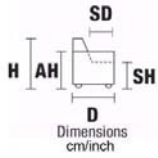

**AH** Arm Height**H** Height**SH** Seat Height**MH** Maximum Height**D** Deep**SD** Seat Depth**MD** Maximum Deep**W** Width

| | | |
|---------------------------------------|---------------------------------------|--------------------|
| W 83/33" | W 83/33" | W 65/25.6" |
| D 102/40.2" | D 102/40.2" | D 65/25.6" |
| H 97/38.2" AH 64/25.2" | H 97/38.2" AH 64/25.2" | |
| SH 46/18.1" SD 54/21.3" | SH 46/18.1" SD 54/21.3" | SH 44/17.3" |

| VERSION CODE | V140 | V100 | V600 |
|--------------|-----------------|----------|-------|
| DESCRIPTION | ARMCHAIR SWIVEL | ARMCHAIR | POUFF |

URBINO

THICK STITCH: Not Available

STRUCTURE: Hardwood frame for extra strenght