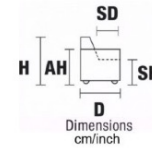

AH Arm Height

H Height

SH Seat Height

MH Maximum Height

D Deep

SD Seat Depth

MD Maximum Deep

W Width

FEET OPTION 1: STAINLESS STEEL FEET

FEET OPTION 2: METAL FEET BRONZE FINISH

VERSION CODE

DESCRIPTION

VERSION MAXI: ALL ITEMS OF SECTIONS MAXI HAVE THE SAME SEAT WIDTH

W 210/83"
D 113/44" MD 180/71"
H 89/35" AH 66/26"
SH 49/19" SD 55/22"
MH 103/41"

SOFA MAXI

RCL ELECTRIC HEAD-FOOT
VERSION V106 + V108

W 105/41"
D 113/44" MD 180/71"
H 89/35" AH 66/26"
SH 49/19" SD 55/22"
MH 103/41"

LHF ARMCHAIR MAXI

V106 RCL ELECTRIC HEAD-FOOT
V121 RCL ELECTRIC HEAD

W 85/33"
D 113/44" MD 180/71"
H 89/35" AH 66/26"
SH 49/19" SD 55/22"
MH 103/41"

W 33/13" MW 52/20"
D 113/44"
H 56/22"

V621

CONSOLE STRAIGHT

MH 67/26"
UPON REQUEST ON CONSOLE

SPECIAL STITCH: TYPE "A" Available

The company reserves the right without prior notice to make technical sheets changes and/or materials for quality product improvement.