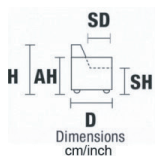

 **AH** Arm Height | **H** Height | **SH** Seat Height | **MH** Maximum Height | **D** Deep | **SD** Seat Depth | **MD** Maximum Deep | **W** Width

W 242/95.3"
D 109/42.9"
H 85/33.5" AH 62/24.4"
SH 45/17.7" SD 58/22.8"
MH 105/41.3"

W 202/79.5"
D 109/42.9"
H 85/33.5" AH 62/24.4"
SH 45/17.7" SD 58/22.8"
MH 105/41.3"

W 202/79.5"
D 109/42.9"
H 85/33.5" AH 62/24.4"
SH 45/17.7" SD 58/22.8"
MH 105/41.3"

W 121/47.6"
D 109/42.9"
H 85/33.5" AH 62/24.4"
SH 45/17.7" SD 58/22.8"
MH 105/41.3"

W 80/31.5"
D 109/42.9"
H 85/33.5" AH 62/24.4"
SH 45/17.7" SD 58/22.8"
MH 105/41.3"

W 121/47.6"
D 109/42.9"
H 85/33.5" AH 62/24.4"
SH 45/17.7" SD 58/22.8"
MH 105/41.3"

VERSION CODE

V314

V316

V317

V101

V103