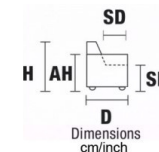

AH Arm Height

H Height

SH Seat Height

MH Maximum Height

D Deep

SD Seat Depth

MD Maximum Deep

W Width

**VERSION MAXI: ALL ITEMS OF SECTIONS MAXI HAVE THE SAME SEAT WIDTH**

W 234/92"  
D 112/44"  
H 94/37"  
SH 47/18"

V106+V108

SOFA MAXI RCL  
ELECTRIC HEAD-FOOT

W 117/46"  
D 112/44"  
H 94/37"  
SH 47/18"

W 132/52"  
D 112/44"  
H 94/37"  
SH 47/18"

ARMCHAIR

V104 RCL ELECTRIC  
HEAD - FOOT  
V150 ONLY ELECTRIC  
HEADREST

W 128/50"  
D 128/50"  
H 94/37"  
SH 47/18"

V414

SQUARE CORNER

W 33/13"  
D 110/43"  
H 56/22"