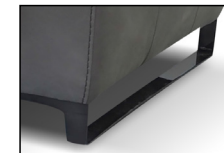

FOOT / OPTION 2:
Stainless Sled bronze finishing