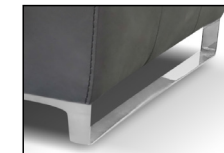

FOOT / OPTION 1:
Stainless Steel Sled