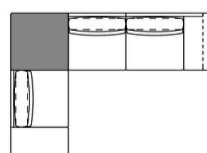

D89"/W128"
PLANE 65 + PLANE 37
P706+P116+P719+P308+P706