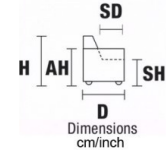

AH Arm Height

H Height

SH Seat Height

MH Maximum Height

D Deep

SD Seat Depth

MD Maximum Deep

W Width

VERSION CODE

DESCRIPTION

VERSION MAXI: ALL ITEMS OF SECTIONS MAXI HAVE THE SAME SEAT WIDTH

W 230/91"
D 113/44" MD 176/69"
H 87/34" AH 66/26"
SH 48/19" SD 55/22"
MH 104/41"

SOFA MAXI

RCL ELECTRIC
HEAD-FOOT
VERSION V106 + V108

W 115/45"
D 113/44" MD 176/69"
H 87/34" AH 66/26"
SH 48/19" SD 55/22"
MH 104/41"

LHF ARMCHAIR MAXI

V106 RCL ELECTRIC
HEAD-FOOT
V121 ONLY ELECTRIC
HEADREST

W 85/33"
D 113/44" MD 176/69"
H 87/34" AH 66/26"
SH 48/19" SD 55/22"
MH 103/41"

ARMLESS MAXI

V119 RCL ELECTRIC
HEAD-FOOT
V120 ONLY ELECTRIC
HEADREST

W 115/45"
D 113/44" MD 176/69"
H 87/34" AH 66/26"
SH 48/19" SD 55/22"
MH 104/41"

RHF ARMCHAIR MAXI

V108 RCL ELECTRIC
HEAD-FOOT
V122 ONLY ELECTRIC
HEADREST

W 115/45"
D 175/68"
H 87/34" AH 66/26"
SH 48/19" SD 55/22"
MH 103/41"

LHF CHAISE MAXI

V506 ELECTRIC
HEADREST

W 115/45"
D 175/69"
H 87/34" AH 66/26"
SH 48/19" SD 55/22"
MH 104/41"

RHF CHAISE MAXI

V507 ELECTRIC
HEADREST

VERSION MINI: ALL ITEMS OF SECTIONS MINI HAVE THE SAME SEAT WIDTH

W 200/79"
D 113/44" MD 176/69"
H 87/34" AH 66/26"
SH 48/19" SD 55/22"
MH 104/41"

2 SEATER MAXI

RCL ELECTRIC
HEAD-FOOT
VERSION V125 + V126

W 100/39"
D 113/44" MD 176/69"
H 87/34" AH 66/26"
SH 48/19" SD 55/22"
MH 104/41"

LHF ARMCHAIR MINI

125 RCL ELECTRIC
HEAD-FOOT
127 ONLY ELECTRIC
HEADREST

W 70/28"
D 113/44" MD 176/69"
H 87/34" AH 66/26"
SH 48/19" SD 55/22"
MH 104/41"

ARMLESS CHAIR

123 RCL ELECTRIC
HEAD-FOOT
124 ONLY ELECTRIC
HEADREST

W 100/39"
D 113/44" MD 176/69"
H 87/34" AH 66/26"
SH 48/19" SD 55/22"
MH 104/41"

RHF ARMCHAIR MINI

126 RCL ELECTRIC
HEAD-FOOT
128 ONLY ELECTRIC
HEADREST

W 100/39"
D 175/69"
H 87/34" AH 66/26"
SH 48/19" SD 55/22"
MH 104/41"

LHF CHAISE MINI

V508 ELECTRIC
HEADREST

W 100/39"
D 175/69"
H 87/34" AH 66/26"
SH 48/19" SD 55/22"
MH 104/41"

RHF CHAISE MINI

V509 ELECTRIC
HEADREST

VERSION JOLLY: ALL ITEMS OF SECTION JOLLY CAN BE MATCHED WITH ITEMS OF SECTION MAXI AND MINI

W 130/51"
D 113/44" MD 176/69"
H 87/34" AH 66/26"
SH 48/19" SD 55/22"
MH 104/41"

ARMCHAIR

W 137/54
D 137/54
H 87/34"
SH 48/19"

V400

ROUND CORNER

W 137/54"
D 137/54"
H 87/34"
SH 48/19"

V414

SQUARE CORNER

W 33/13" MW 52/20"
D 113/44"
H 56/22"

V620

CONSOLE ANGLE

W 52/20"
D 113/44"
H 56/22"

V621

CONSOLE STRAIGHT

W 133/52" MW 166/63"
D 113/44"
H 87/34"
SH 48/19" SD 55/22"
MH 104/41"

V251

2 SEATER ANGLED
ONLY ELECTRIC
HEADREST

W 67/26" MW 100/39"
D 113/44"
H 87/34"
SH 48/19" SD 55/22"
MH 104/41"

V160

ARMLESS ANGLED
ONLY ELECTRIC
HEADREST

W 90/35"
D 75/29"

V600

POUFF

SH 48/19"

TRAY

UPON REQUEST ON
CONSOLE