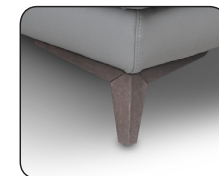

FEET / OPTION 3: WOODEN FEET,
WALNUT FINISHING

The company reserves the right without prior notice to make technical sheets changes and/or materials for quality product improvement.
Leather sofas are a handmade product and according to the leather covering selected there could be a measurement tolerance of about 2 inches (cm 5) on each sku