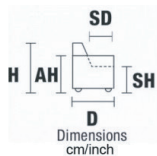

AH Arm Height

H Height

SH Seat Height

MH Maximum Height

D Deep

SD Seat Depth

MD Maximum Deep

W Width

VERSION MAXI: ALL ITEMS OF SECTIONS MAXI HAVE THE SAME SEAT WIDTH

W 210/83"
D 113/44" MD 180/71"
H 89/35" AH 66/26"
SH 49/19" SD 55/22"
MH 103/41"

VERSION CODE

SOFA MAXI

DESCRIPTION

RCL ELECTRIC HEAD-FOOT
VERSION V106 + V108