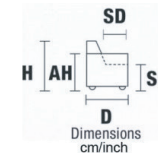

VERSION CODE

DESCRIPTION