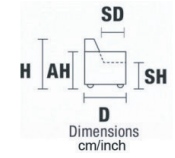

AH Arm Height

H Height

SH Seat Height

MH Maximum Height

D Deep

SD Seat Depth

MD Maximum Deep

W Width

VERSION CODE

DESCRIPTION

VERSION MAXI: ALL ITEMS OF SECTIONS MAXI HAVE THE SAME SEAT WIDTH

W 210/83"
D 113/44" MD 180/71"
H 89/35" AH 66/26"
SH 49/19" SD 55/22"
MH 103/41"

SOFA MAXI

RCL ELECTRIC
HEAD-FOOT
VERSION V106 + V108