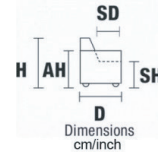

FEET OPTION 1:
STAINLESS STEEL FEET