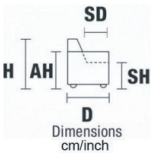

AH Arm Height

H Height

SH Seat Height

MH Maximum Height

D Deep

SD Seat Depth

MD Maximum Deep

W Width

WF Front Width

WB Back Width

VERSION MAXI: ALL ITEMS OF SECTIONS MAXI HAVE THE SAME SEAT WIDTH

W 220/89"
D 113/44" MD 176/69"
H 87/34" AH 66/26"
SH 48/19" SD 55/22"
MH 104/41"

SOFA MAXI

RCL ELECTRIC
HEAD-FOOT
VERSION V106 + V108

W 110/43"
D 113/44" MD 176/69"
H 87/34" AH 66/26"
SH 48/19" SD 55/22"
MH 104/41"

LHF ARMCHAIR MAXI

V106 RCL ELECTRIC
HEAD-FOOT
V121 ONLY ELECTRIC
HEADREST

W 85/33"
D 113/44" MD 176/69"
H 87/34" AH 66/26"
SH 48/19" SD 55/22"
MH 103/41

ARMCHAIR

V104 RCL ELECTRIC
HEAD-FOOT
V150 ONLY ELECTRIC
HEADREST

W 137/54"
D 137/54"
H 87/34" AH 66/26"
SH 48/19"

V400

ROUND CORNER

W 137/54"
D 137/54"
H 87/34" AH 66/26"
SH 48/19"

V414

SQUARE CORNER