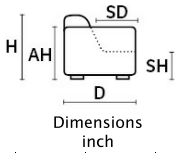

# LOVELY

Dimensions inch  
**D 43" | H 33" | AH 25" | SH 19" | SD 23" | MH 43"**

## TECHNICAL DESCRIPTION

THICK STITCH:  
 STRUCTURE:

AVAILABLE  
 HARDWOOD FRAME FOR EXTRA  
 STRENGTH  
 REINFORCED ELASTIC WEBBING  
 HIGH DENSITY ECOLOGIC OPEN CELL  
 POLYURETHANE FOAM AND MEMORY  
 FOAM COVERED WITH A LAYER OF  
 DACRON WADDING